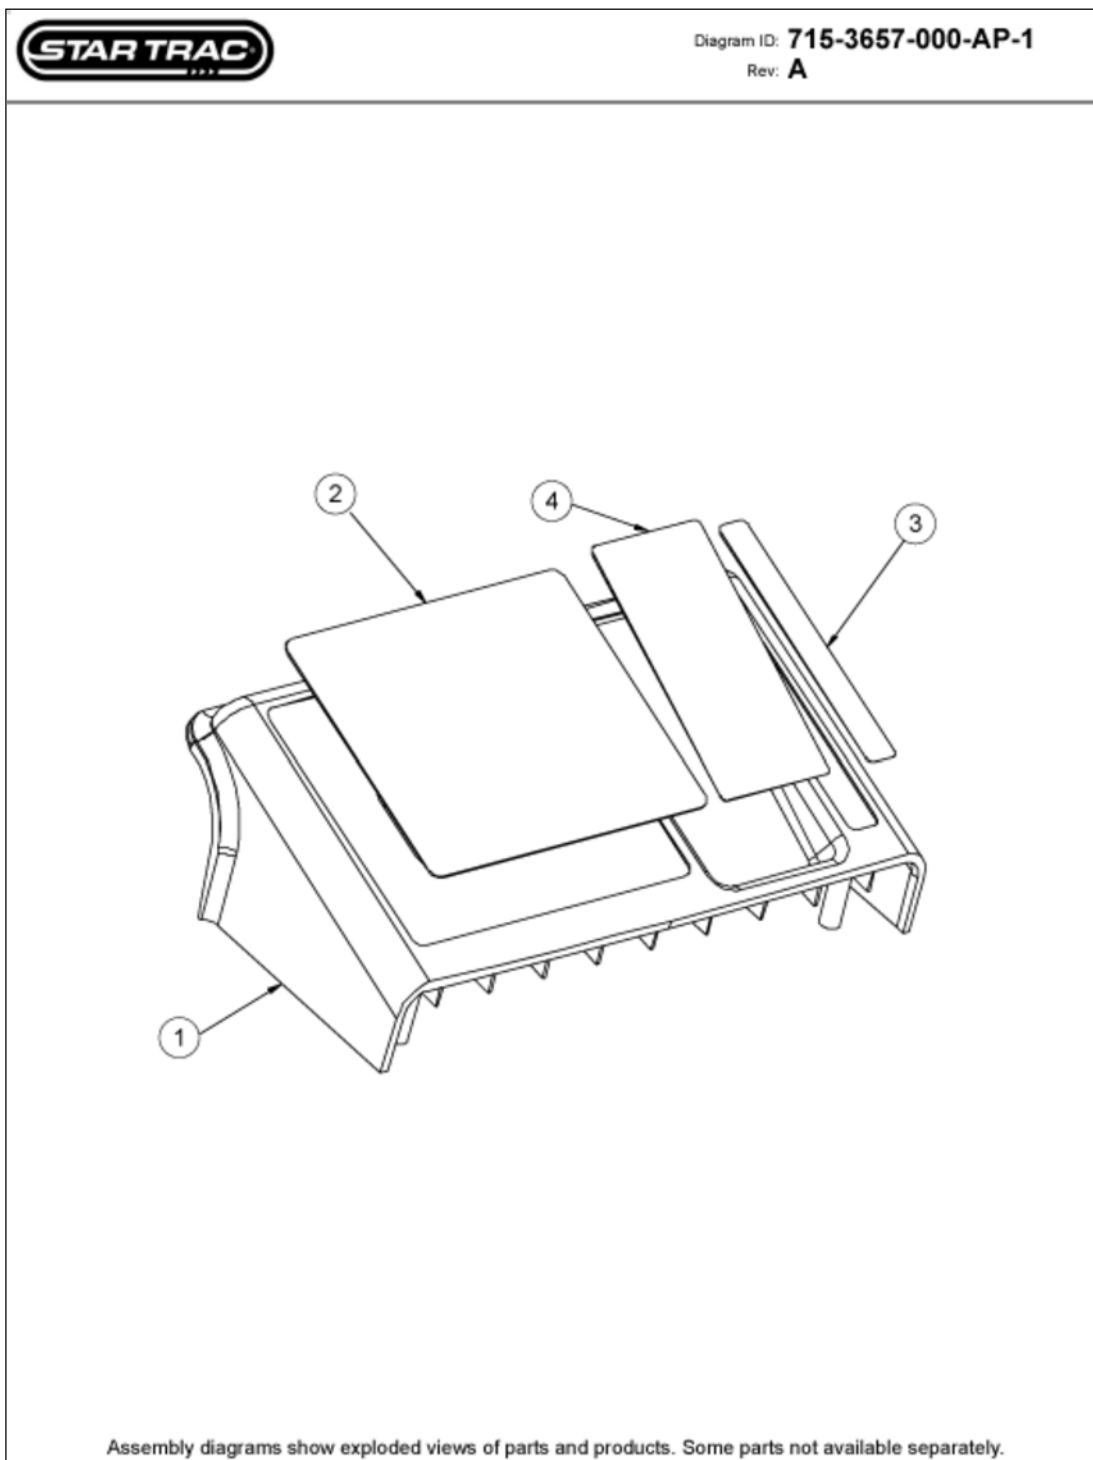

CARDIO • Treadmill • E Series Treadmill • E-TR (G1)

Center Console

Slide: 1-1-13-33 • PD ID: 1033 • PROD Link ID: • D ID: 600

October 23, 2009

Center Console

Callout	Part Number:	Description
1	020-7072	CONSOLE, CENTER, TR
2	050-2030	KEYPAD, CC, TREADMILL, BASIC
3	050-2053	LABEL, CC, TREADMILL, NO-ENTR
4	050-2078	LABEL, CAUTION, DISPLAY, VLAD

Parts are subject to availability. Part pricing may change with or without notice.
Check the Star Trac Support Website <http://support.startrac.com> for current part pricing.

October 23, 2009