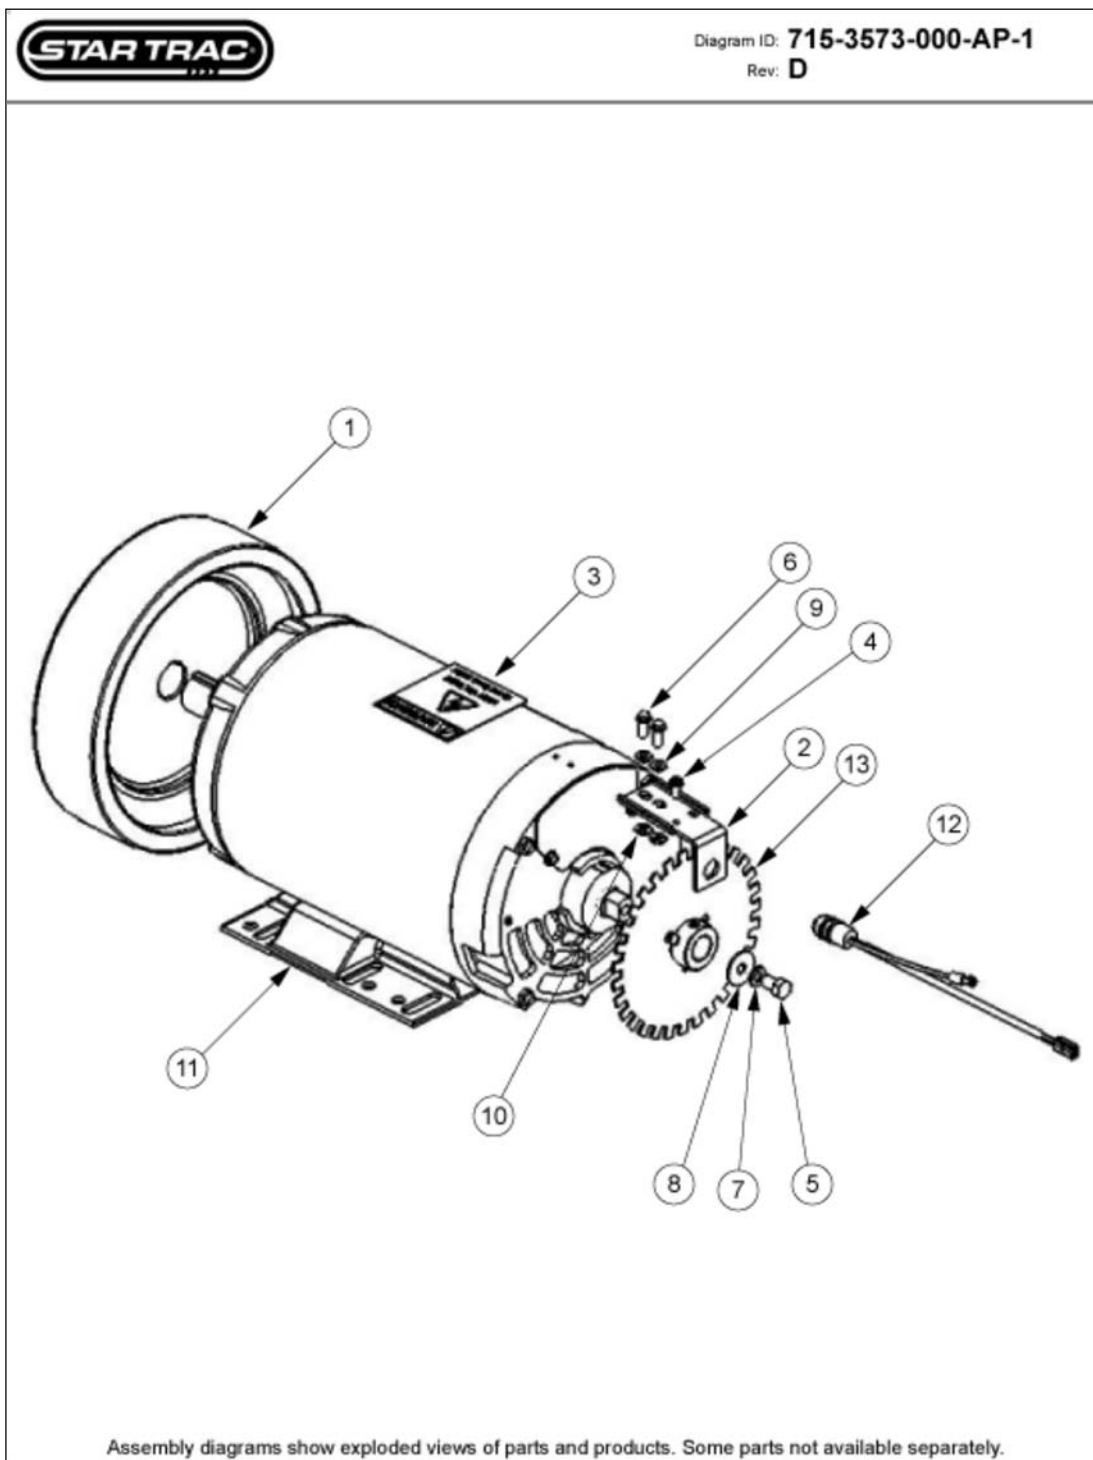

CARDIO • Treadmill • E Series Treadmill • E-TR (G1)

Motor Assy

Slide: 1-1-13-33 • PD ID: 1033 • PROD Link ID: • D ID: 604

October 23, 2009

Motor Assy

Callout	Part Number:	Description
1	020-6562	FLYWHEEL PULLEY, AC MOTOR
2	020-6563	BRACKET, RPM SENSOR, SUPPORT
3	050-1903	LABEL, WARNING, HIGH VOLTAGE
4	110-0180	*OBSOLETE*
5	110-0580	SCREW, 1/4-20X1/2" HHCS
6	110-3429	SCREW, 8-32X1/2", HHW, TAPTITE
7	120-0420	WASHER, 1/4" LOCK
8	120-0425	WASHER, FLAT, 1/4X7/8ODX.047
9	120-3266	WASHER, #8, SHOULDER, NYLON
10	120-3267	WASHER, #8, RETAINER, NYLON
11	260-0934	MOTOR, DRIVE, 220V 5HP AC
12	560-0069	RPM SENSOR, W/GRND WIRE, AC PT
13	715-3574	RPM DISK, 31 SLOT, AC MOTOR

Parts are subject to availability. Part pricing may change with or without notice.
Check the Star Trac Support Website <http://support.startrac.com> for current part pricing.

October 23, 2009