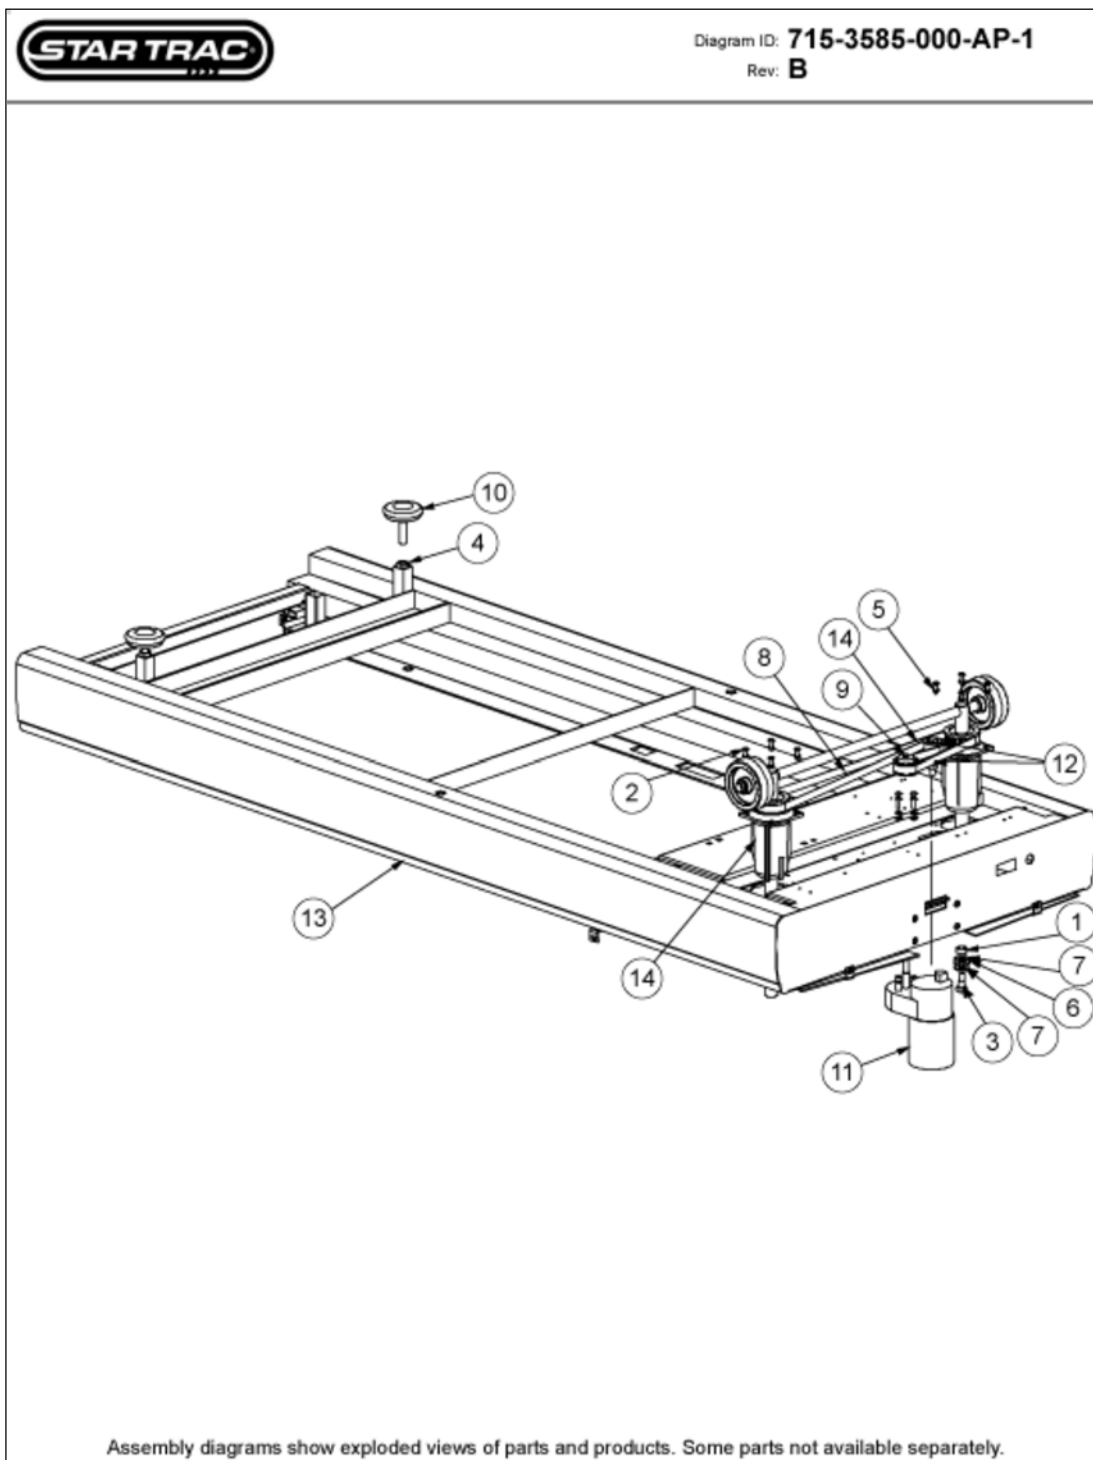

CARDIO • Treadmill • E Series Treadmill • E-TR (G1)

Elevation Assy

Slide: 1-1-13-33 • PD ID: 1033 • PROD Link ID: • D ID: 595

October 23, 2009

Elevation Assy

Callout	Part Number:	Description
1	020-4604	SPACER, 1/2X3/4X.31"
2	110-3119	SCREW, 1/4-20X3/4" BHCS,LOCTITE
3	110-0711	BOLT, 1/2X1/2" SH
4	110-1823	NUT, 1/2-13X5/16" JAM
5	120-0420	WASHER, 1/4" LOCK
6	120-3029	WASHER, 1/2X1.25"
7	120-3030	WASHER, 1/2"
8	130-0050	BELT, ELEV, 1595-5M15
9	130-0250	PULLEY, ELEV MTR, 2/3/15/1000
10	140-3200	ADJUSTABLE FOOT, 1/2-13X3.0"
11	260-0235	MOTOR, ELEV, 110VAC
12	800-0225	ELEV, IDLER PULLEY ASSY
13	710-1055	FRAME, FINISHED, NO LOAD CELL
14	715-3364	ELEV, SUB ASSY

Parts are subject to availability. Part pricing may change with or without notice.
Check the Star Trac Support Website <http://support.startrac.com> for current part pricing.

October 23, 2009