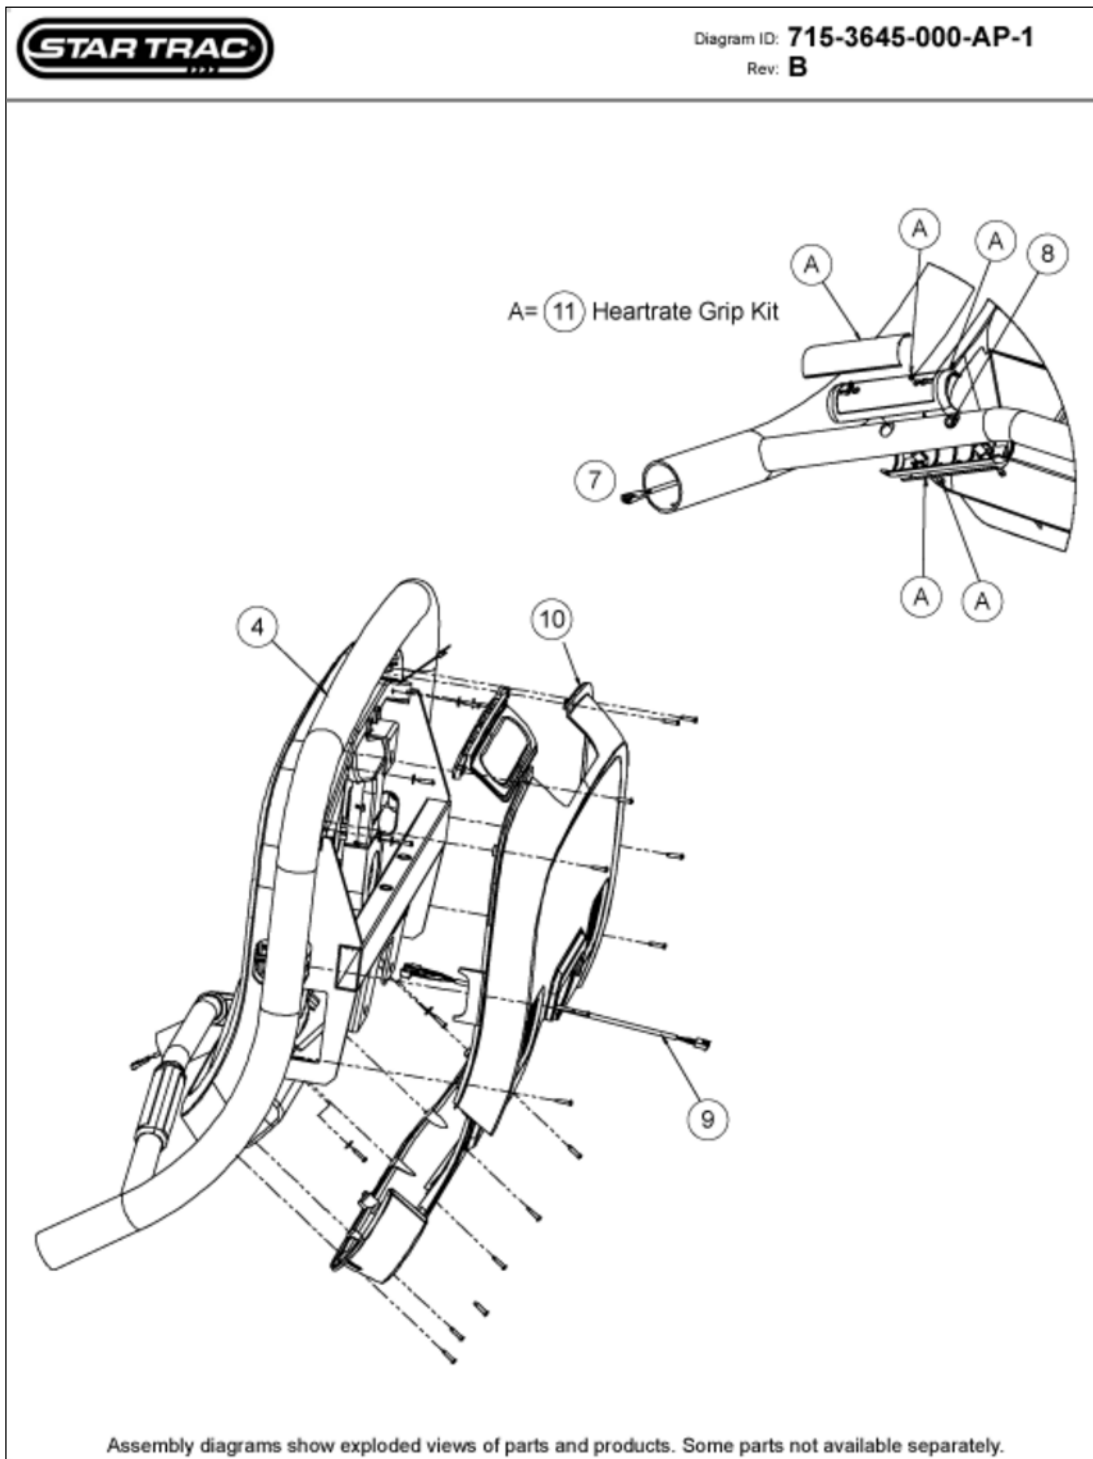

CARDIO • Treadmill • E Series Treadmill • E-TR (G1)

Display Assy Upper

Display Assy Upper

Callout	Part Number:	Description
4	020-7037	RAIL, TOP, HR, PRO TR
7	715-3416	CABLE ASSY, STOP SW, EXTN
8	715-3425	SPLITTER, HR GRIP
9	715-3678	HARNESS, DC SUPPLY, PRO TR
10	715-3649	ASSY, MAIN CONSOLE, PRO TR,
11	800-3904	HR GRIP KIT, ONE SIDE

Parts are subject to availability. Part pricing may change with or without notice.
Check the Star Trac Support Website <http://support.startrac.com> for current part pricing.

October 23, 2009