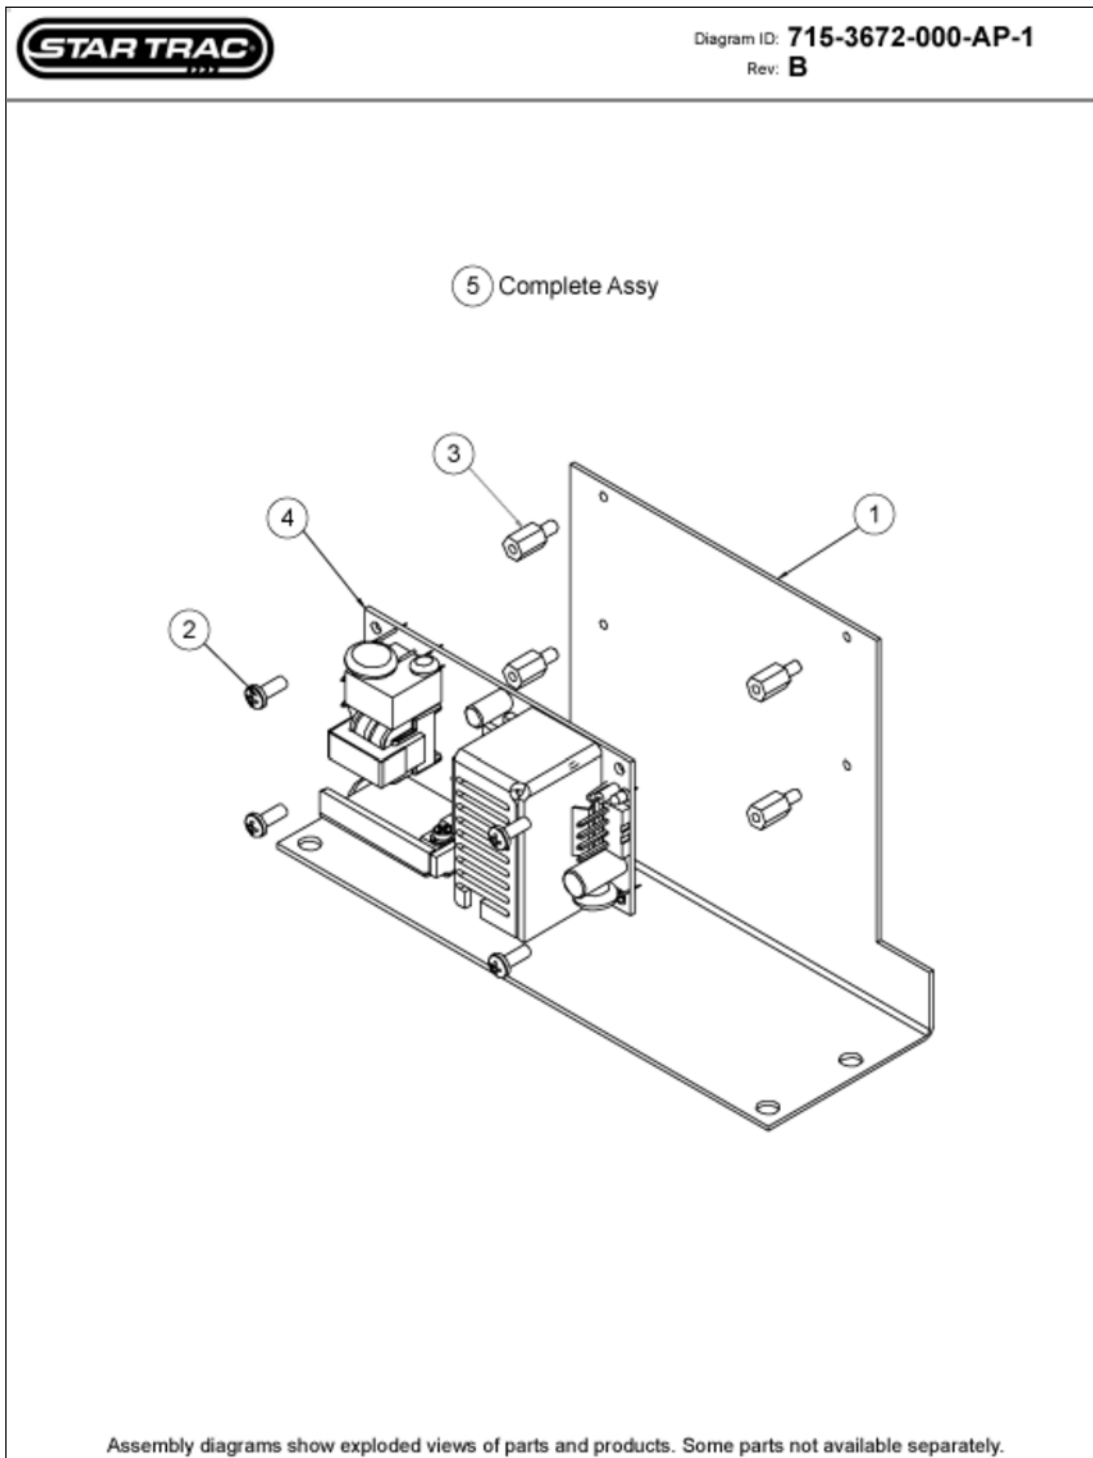

Callout	Part Number:	Description
1	020-6266	SLEEVE, ELEV AXLE
2	020-6268	SPACER, ELEVATION
3	110-1415	AXLE PUSH CAP, 1/2"
4	130-1694	WHEEL, 4X1.5X1/2" BORE
5	708-0151	ELEV CAN
6	715-0110	ELEV SCREW, DRILLED
7	715-3430	ELEV AXLE, 1/2" DIA

Parts are subject to availability. Part pricing may change with or without notice.
Check the Star Trac Support Website <http://support.startrac.com> for current part pricing.

October 23, 2009

CARDIO • Treadmill • E Series Treadmill • E-TR (G1)

Fan Power Supply

Slide: 1-1-13-33 • PD ID: 1033 • PROD Link ID: • D ID: 605

October 23, 2009

Fan Power Supply