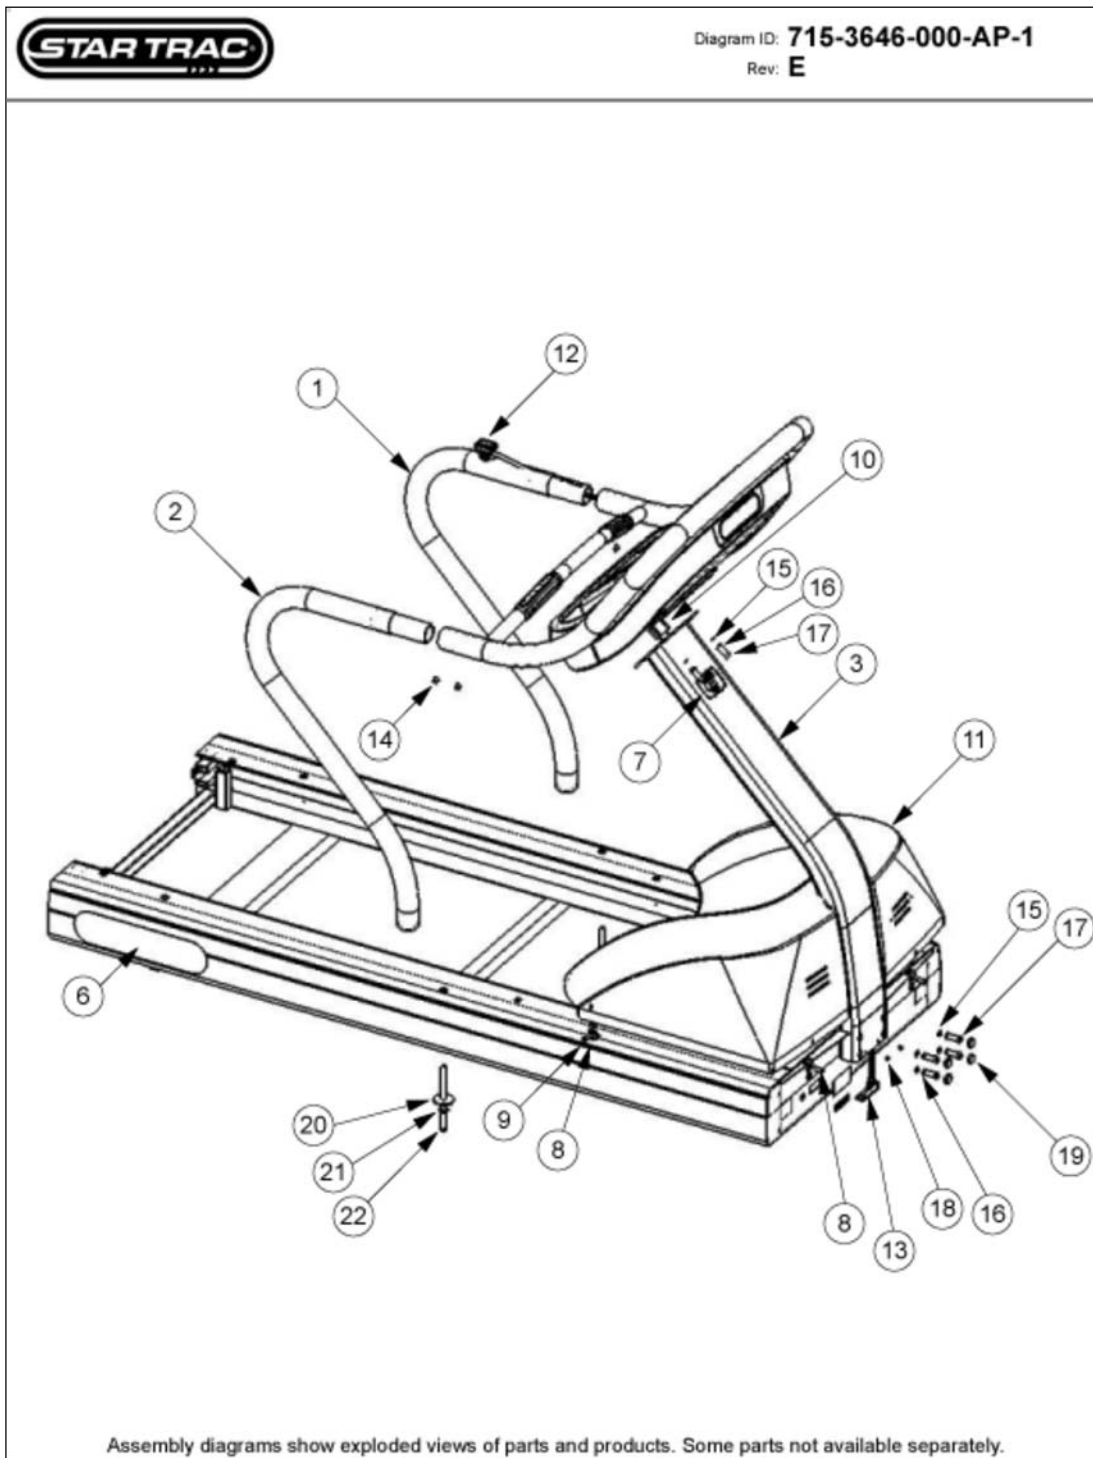

CARDIO • Treadmill • E Series Treadmill • E-TR (G1)

Handrail Assy

Slide: 1-1-13-33 • PD ID: 1033 • PROD Link ID: • D ID: 601

October 23, 2009

Handrail Assy

Callout	Part Number:	Description
1	020-6239-05	RAIL, SIDE,LEFT,PRO TR
2	020-6240-05	RAIL, SIDE,RIGHT,PRO TR
3	020-7036	WELDMENT, FRONT RAIL, PRO TR,
4	050-1888	LABEL, PATENT NUMBERS, PRO TR
5	050-2070	LABEL, SERIAL, TV KIT
6	050-2073	LABEL, STAR TRAC, 15X3.55"
7	050-2083	BADGE, PRODUCT, E-TR
8	110-3107	SCREW, 10-24X7/8" ROLOK, PPHS
9	140-3149	TINNERMAN CLIP, #10 NUT
10	715-3411	DISP CABLE (DATA)
11	715-3468-KT	KIT, SHROUD, W/LOGO, PRO TR,
12	715-3565	SWITCH, STOP W/CABLE, PRO TR
13	715-3663	ASSY, ENTR, HARNESS, TREAD
14	110-0506	SCREW, 1/4-28X3/8" BHSS
15	120-0490	WASHER, 5/16 X1/2" FLAT
16	120-0495	WASHER, 5/16" CUT
17	110-3150	SCREW, 5/16-18X1.0" SHCS
18	110-3407	SCREW, M4X0.7X 6L, PHM, PH, BO
19	140-3104	PLUG, 7/8" HOLE
20	120-3298	WASHER, FLAT, .437X2.00X.188
21	120-0480	WASHER, 5/16" CUT
22	110-3162	SCREW, 5/16-18X7.0" CCH,HE,CS,Z

Parts are subject to availability. Part pricing may change with or without notice.
Check the Star Trac Support Website <http://support.startrac.com> for current part pricing.

October 23, 2009