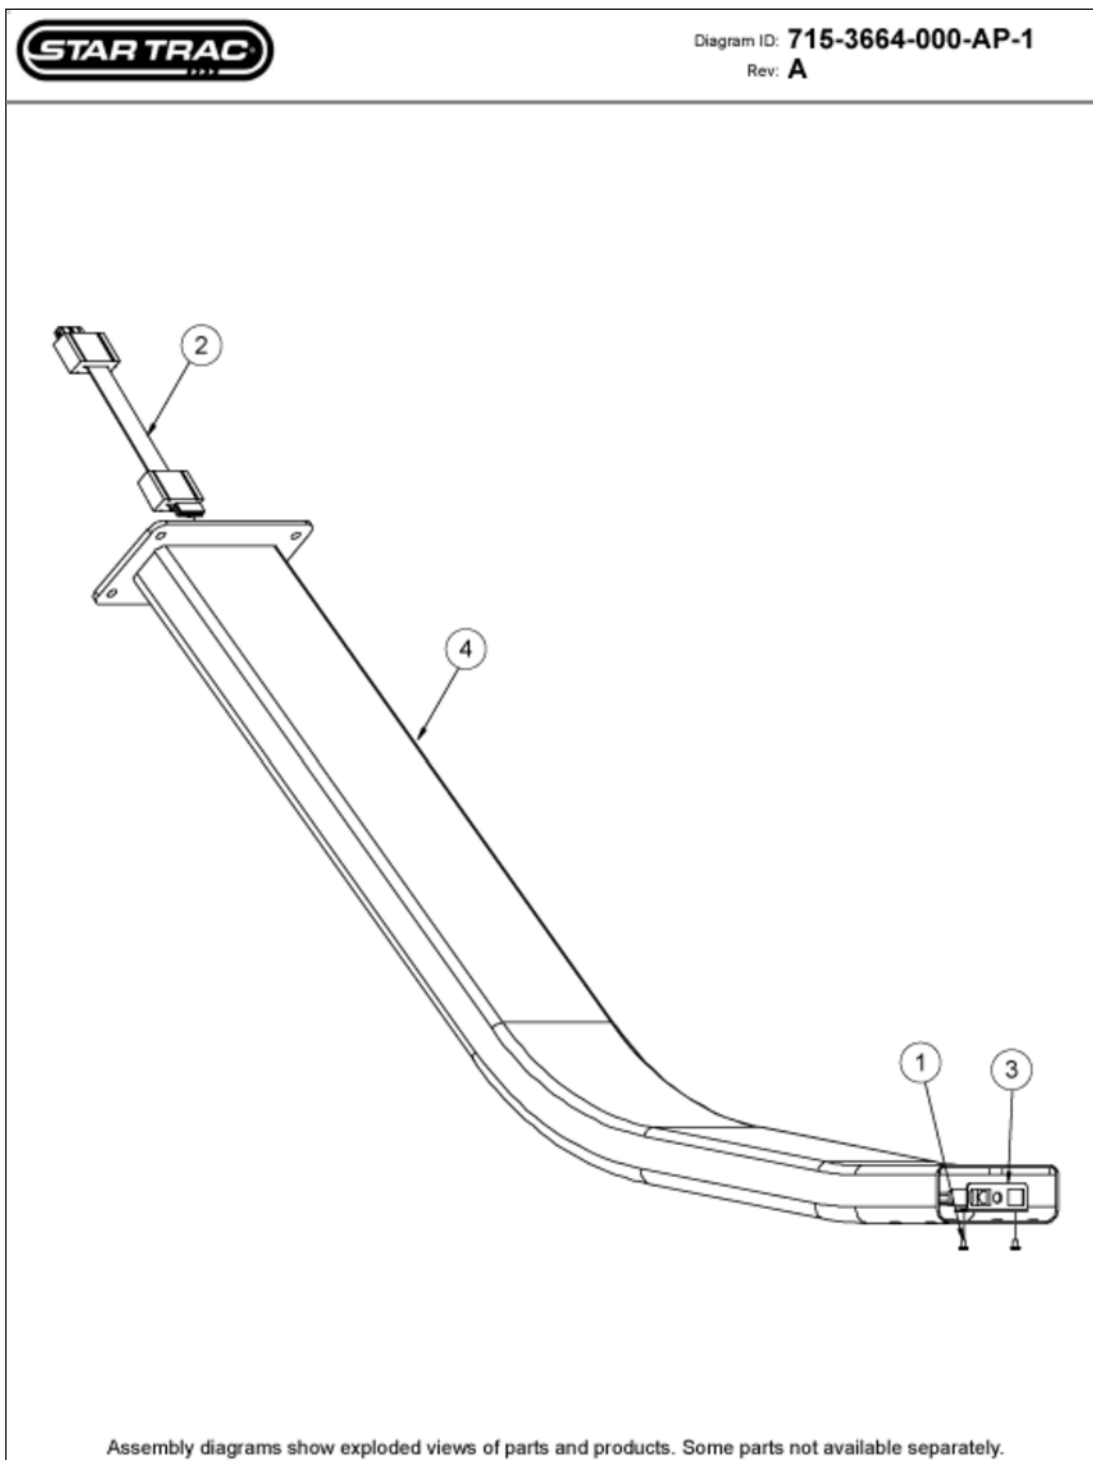

October 23, 2009

CARDIO • Treadmill • E Series Treadmill • E-TR (G1)

Front Neck

Slide: 1-1-13-33 • PD ID: 1033 • PROD Link ID: • D ID: 602

October 23, 2009

Front Neck

Callout Part Number:	Description
1 110-3407	SCREW, M4X0.7X 6L, PHM, PH, BO
2 715-3411	DISP CABLE (DATA)
3 715-3663	ASSY, ENTR, HARNESS, TREAD
4 020-7036	WELDMENT, FRONT RAIL, PRO TR,