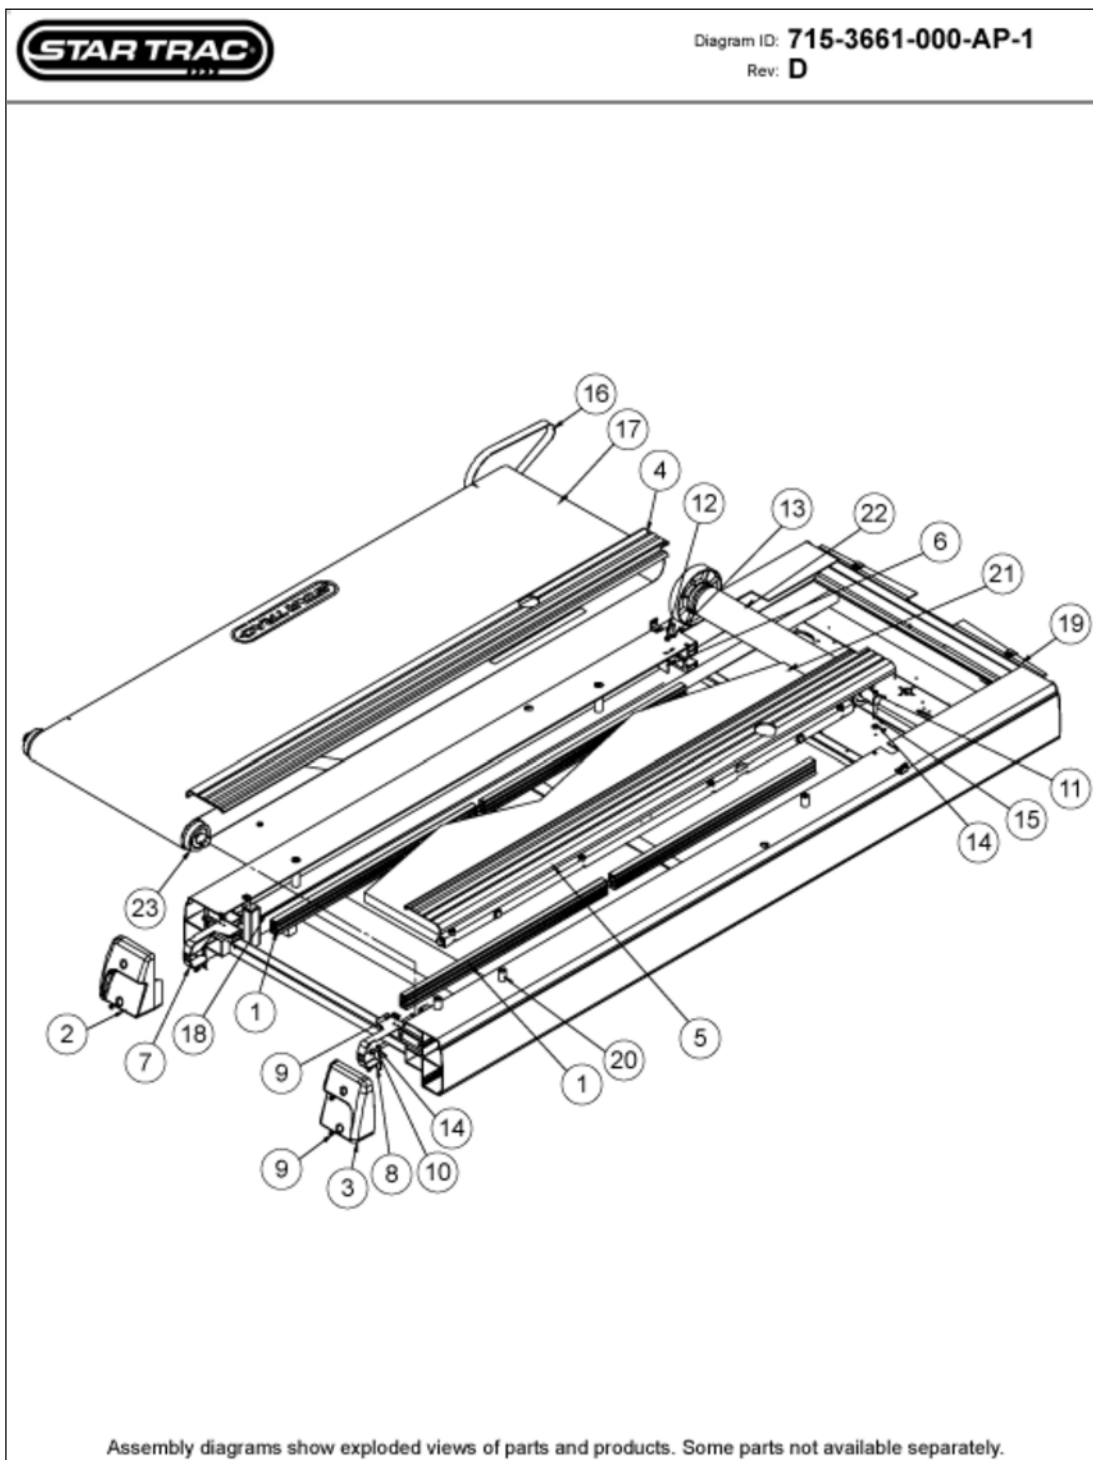

CARDIO • Treadmill • E Series Treadmill • E-TR (G1)

Air Vent

Slide: 1-1-13-33 • PD ID: 1033 • PROD Link ID: • D ID: 599

October 23, 2009

Air Vent

Callout	Part Number:	Description
1	020-7075	BEZEL, FAN VENT TR
2	020-7076	LOUVERS, FAN VENT TR
3	050-2026	KEYPAD, FAN CONTROL
4	140-3394	CLIP, RETAINER, AIR VENT

Base Frame Assy

Slide: 1-1-13-33 • PD ID: 1033 • PROD Link ID: • D ID: 606

October 23, 2009

Base Frame Assy

Callout	Part Number:	Description
1	010-3106	DECK RUBBER, 53.5"
2	020-6241-01	ENDCAP, LT, PRO TR
3	020-6241-02	ENDCAP, RT, PRO TR
4	020-6344-01	SIDEBED COVER EXTR, LT, PRO TR
5	020-6344-02	SIDEBED COVER EXTR, RT, PRO TR
6	020-6388	BRKT, DECK STOP
7	020-7254-01	BRACKET, FINGER GUARD, LEFT
8	020-7254-02	BRACKET, FINGER GUARD, RIGHT
9	110-0475	SCREW, 10-32X1/2" PHCS, BLK OXD
10	110-0651	SCREW, 5/16-18X1.75" SHCS THR
11	110-3056	SCREW, 5/16-18X2.0" SHCS
12	110-3109	SCREW, 10-24X1/2" SHCS
13	120-0341	WASHER, #10 FLAT SAE
14	120-0490	WASHER, 5/16 X1/2" FLAT
15	120-0496	WASHER, 5/16" LOCK
16	130-1695	BELT, DRIVE, 270J10, POLY-V
17	130-1708	BELT, RUNNING, WAXLESS, PRO TR
19	710-1070-05	FRAME, PAINTED, NO LOAD CELL,
20	715-3196	DELTRIN STOP ROD W/SCREW
21	800-3984	DECK, DBL-SIDED, WAXLESS, PRO
22	715-3715	ROLLER, HEAD, 3.0", FLAT
23	715-3717	ROLLER, TAIL, 3.0", FLAT