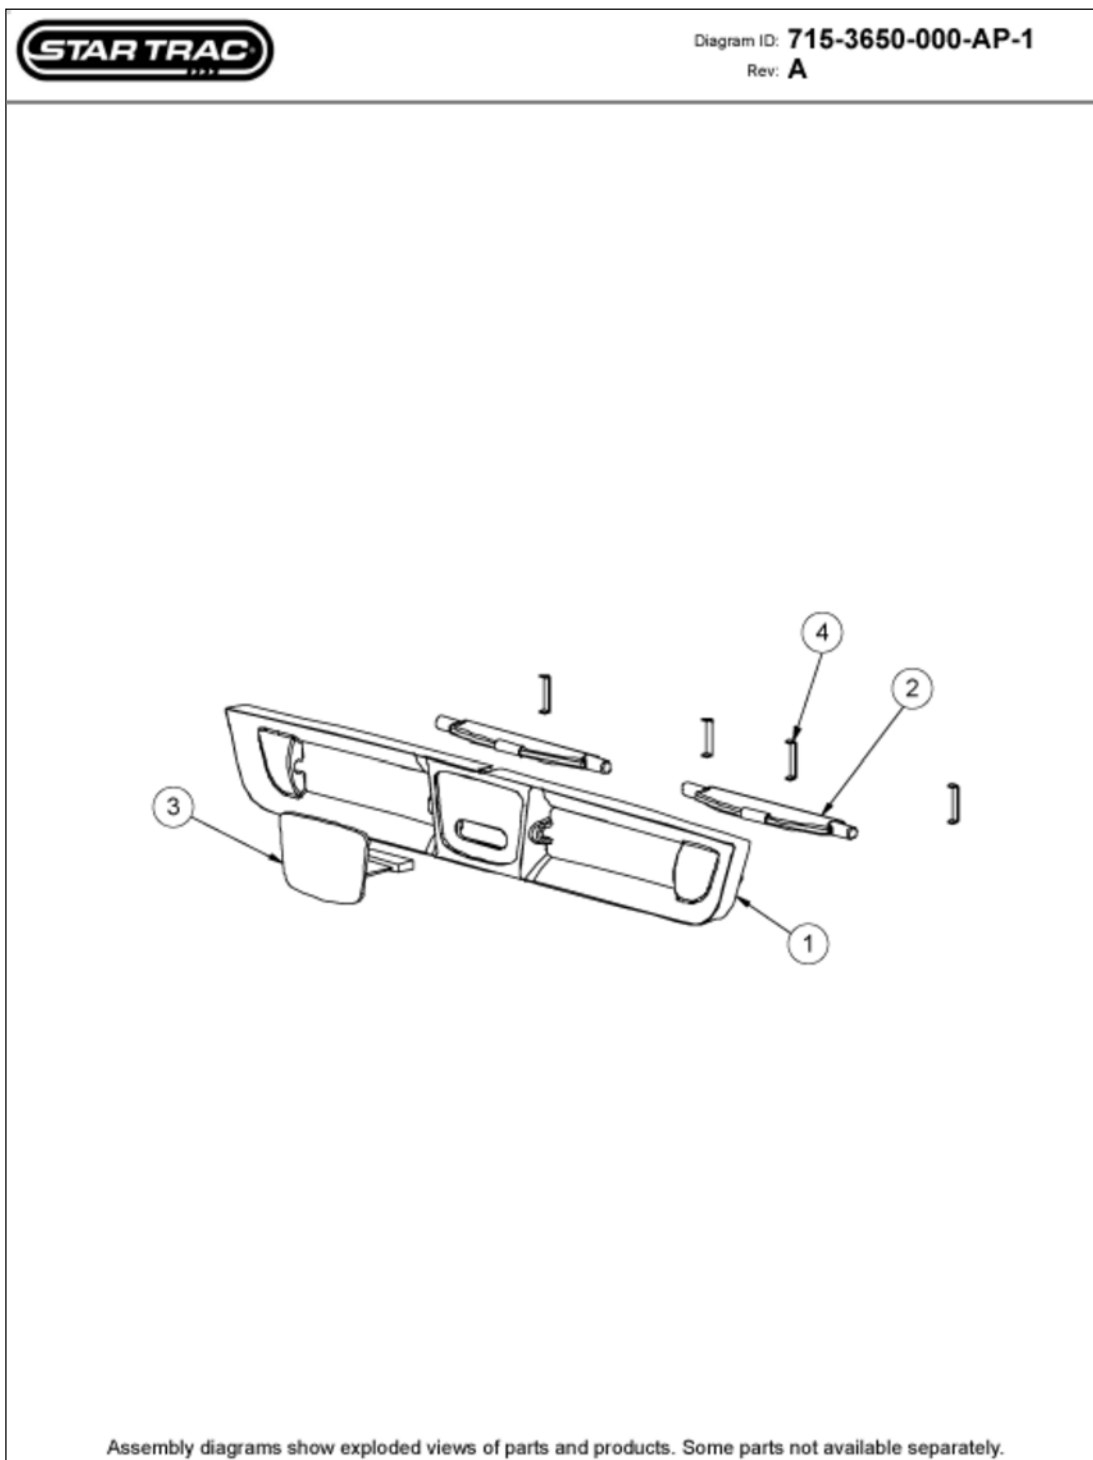

CARDIO • Treadmill • E Series Treadmill • E-TR (G1)

Air Vent

Slide: 1-1-13-33 • PD ID: 1033 • PROD Link ID: • D ID: 599

October 23, 2009

Air Vent

Callout	Part Number:	Description
1	020-7075	BEZEL, FAN VENT TR
2	020-7076	LOUVERS, FAN VENT TR
3	050-2026	KEYPAD, FAN CONTROL
4	140-3394	CLIP, RETAINER, AIR VENT

Base Frame Assy

Slide: 1-1-13-33 • PD ID: 1033 • PROD Link ID: • D ID: 606

October 23, 2009

Base Frame Assy

Callout	Part Number:	Description
1	010-3106	DECK RUBBER, 53.5"
2	020-6241-01	ENDCAP, LT, PRO TR
3	020-6241-02	ENDCAP, RT, PRO TR
4	020-6344-01	SIDEBED COVER EXTR, LT, PRO TR
5	020-6344-02	SIDEBED COVER EXTR, RT, PRO TR
6	020-6388	BRKT, DECK STOP
7	020-7254-01	BRACKET, FINGER GUARD, LEFT
8	020-7254-02	BRACKET, FINGER GUARD, RIGHT
9	110-0475	SCREW, 10-32X1/2" PHCS, BLK OXD
10	110-0651	SCREW, 5/16-18X1.75" SHCS THR
11	110-3056	SCREW, 5/16-18X2.0" SHCS
12	110-3109	SCREW, 10-24X1/2" SHCS
13	120-0341	WASHER, #10 FLAT SAE
14	120-0490	WASHER, 5/16 X1/2" FLAT
15	120-0496	WASHER, 5/16" LOCK
16	130-1695	BELT, DRIVE, 270J10, POLY-V
17	130-1708	BELT, RUNNING, WAXLESS, PRO TR
19	710-1070-05	FRAME, PAINTED, NO LOAD CELL,
20	715-3196	DELTRIN STOP ROD W/SCREW
21	800-3984	DECK, DBL-SIDED, WAXLESS, PRO
22	715-3715	ROLLER, HEAD, 3.0", FLAT
23	715-3717	ROLLER, TAIL, 3.0", FLAT