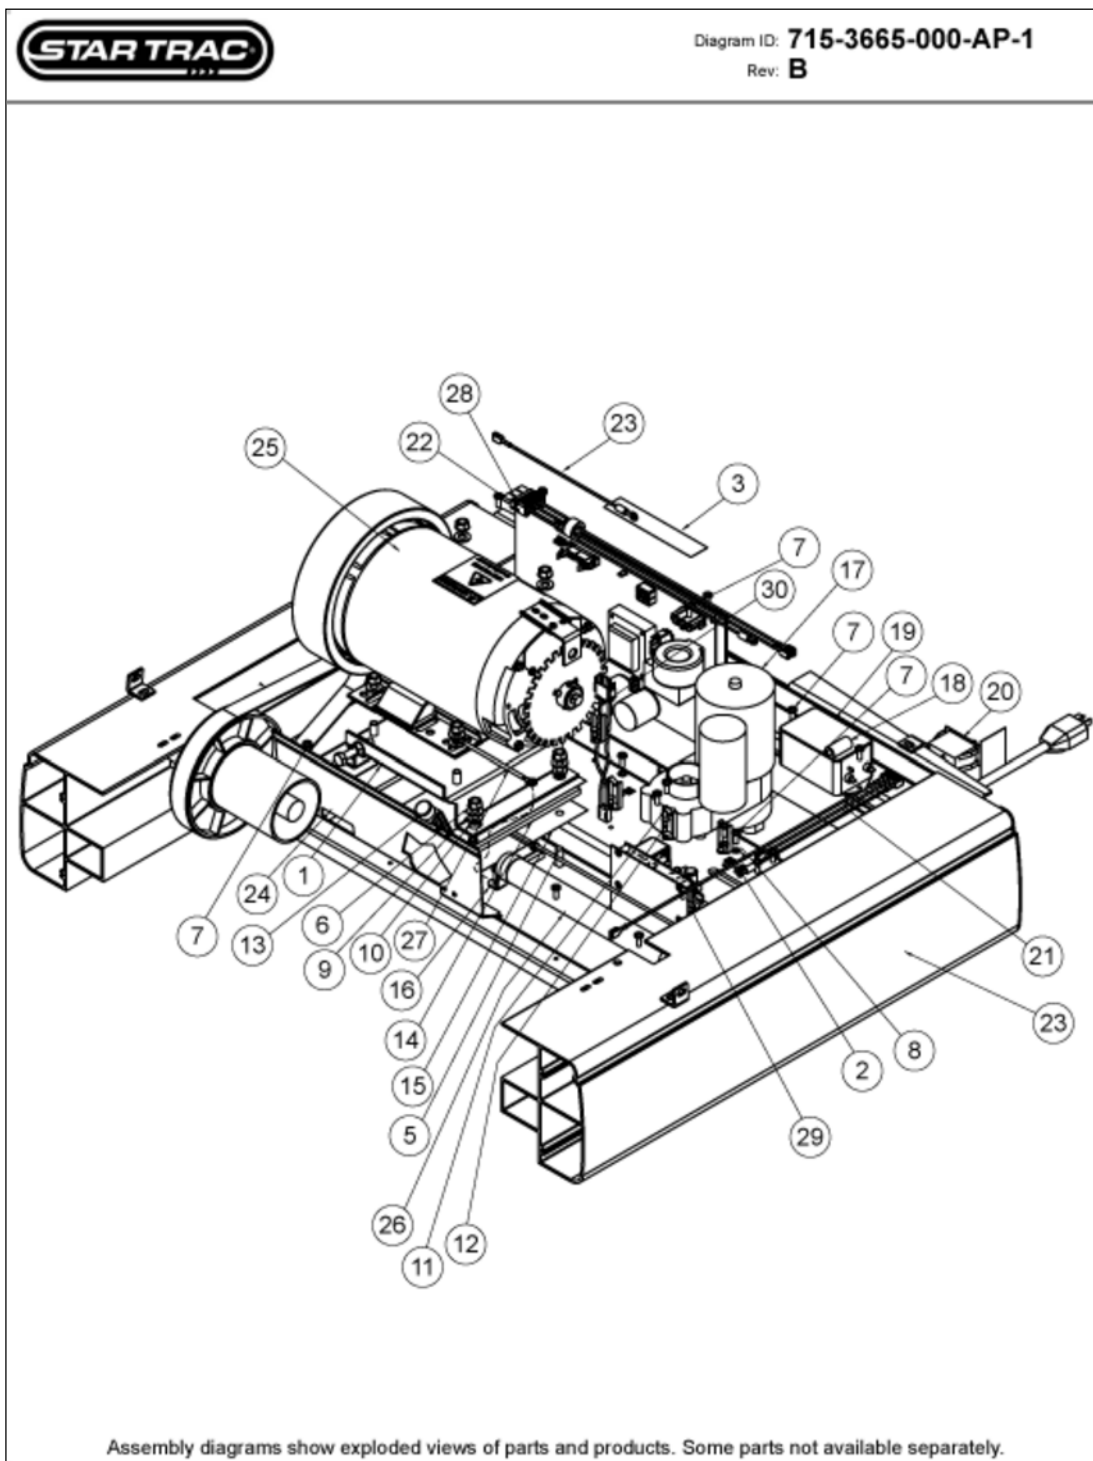

CARDIO • Treadmill • E Series Treadmill • E-TR (G1)

Electrical Assy Lower 220V

Electrical Assy

Lower 220V

Callout	Part Number:	Description
1	020-6783	BRACKET, MOTOR BASE, FIXED, AC
2	050-0411	LABEL, GROUND UL/CSA
3	050-1815	LABEL, WARNING, FIRE HAZARD
4	110-1510	BOLT, 5/16-18X1.75"
5	110-1516	BOLT, 5/16-18X1.0" CARRIAGE
6	110-1870	NUT, 5/16-18
7	110-3026	SCREW, 10-24X3/4" PHTCS
8	120-0220	WASHER, #10 EXT TOOTH
9	120-3023	WASHER, 5/8IDX1.0"
10	120-3264	WASHER, SHOULDER,5/16IDX.15L
11	140-3232	CLAMP, WIRE, SADDLE, 1.0"
12	140-3234	RIVET, SNAP, .161" HOLE
13	140-3240	BUMPER, RUBBER, 3/4X7/16X8-32
14	140-3268	GASKET, MOTOR PAD,1.2X.25X7.0
15	140-3270	INSULATOR, MOTOR PAD, MYLAR
16	170-0688	BRKT, RESISTOR MOUNT
17	260-0929	MOTOR, ELEV, 220VAC
18	440-0252	FERRITE, 04311164281
19	440-0257	EMI FLTR, 110/220V
20	470-0406	SWITCH, ON/OFF (BREAKER), 220V
21	715-3170	ASSY,JUMP,EMI TO BREAKER,220V
22	715-3412	CABLE, POWER, EMI-MCB
23	715-3457	CABLE, GROUND WIRE
24	715-3484	DUST GUARD ASSY
25	715-3573	*ALT* USE PART # 715-3573-KT
26	715-3588	ASSY, RESISTOR, 200W, 1K OHM
27	715-3611	BLEEDER ASSY, AC UNITS
28	715-3618	MCB, 220V, AC SYSTEM
29	715-3672-KT	KIT, ASSY, FAN POWER SUPPLY,
30	715-3674	CABLE, POWER SUPPLY, AC-SYSTEM

Parts are subject to availability. Part pricing may change with or without notice.
Check the Star Trac Support Website <http://support.startrac.com> for current part pricing.

October 23, 2009