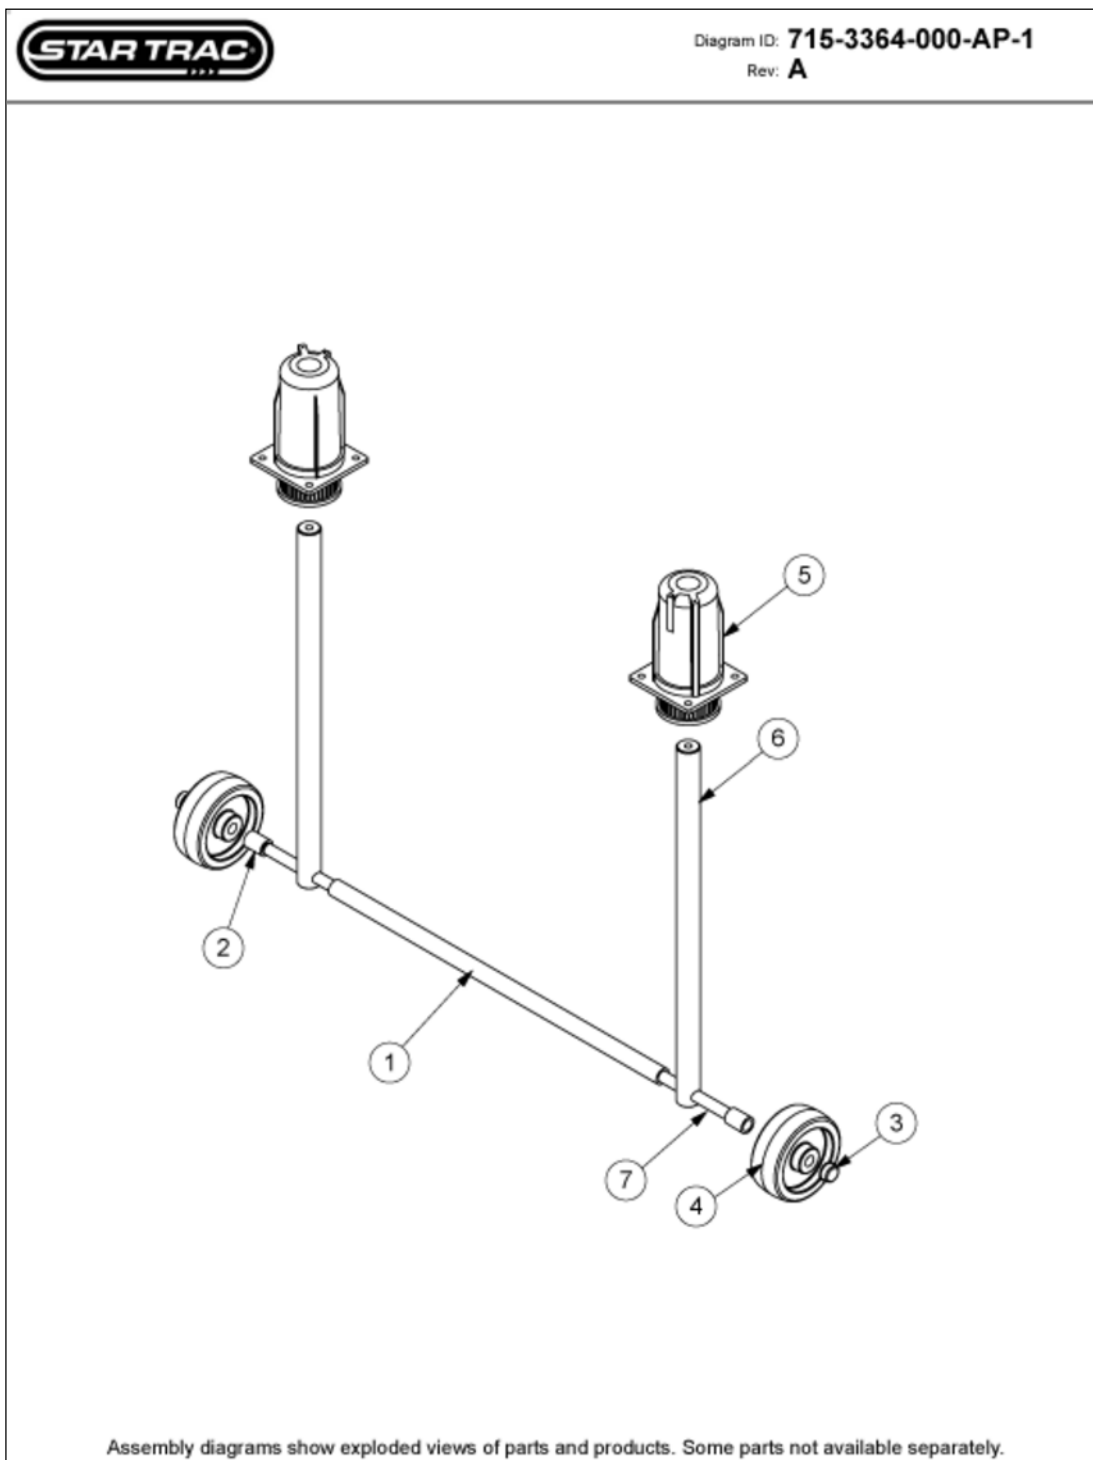

CARDIO • Treadmill • E Series Treadmill • E-TR (G1)

Elevation Sub-Assy

Slide: 1-1-13-33 • PD ID: 1033 • PROD Link ID: • D ID: 611

October 23, 2009

Elevation Sub-Assy

Callout	Part Number:	Description
1	020-6266	SLEEVE, ELEV AXLE
2	020-6268	SPACER, ELEVATION
3	110-1415	AXLE PUSH CAP, 1/2"
4	130-1694	WHEEL, 4X1.5X1/2" BORE
5	708-0151	ELEV CAN
6	715-0110	ELEV SCREW, DRILLED
7	715-3430	ELEV AXLE, 1/2" DIA

Parts are subject to availability. Part pricing may change with or without notice.
Check the Star Trac Support Website <http://support.startrac.com> for current part pricing.

October 23, 2009