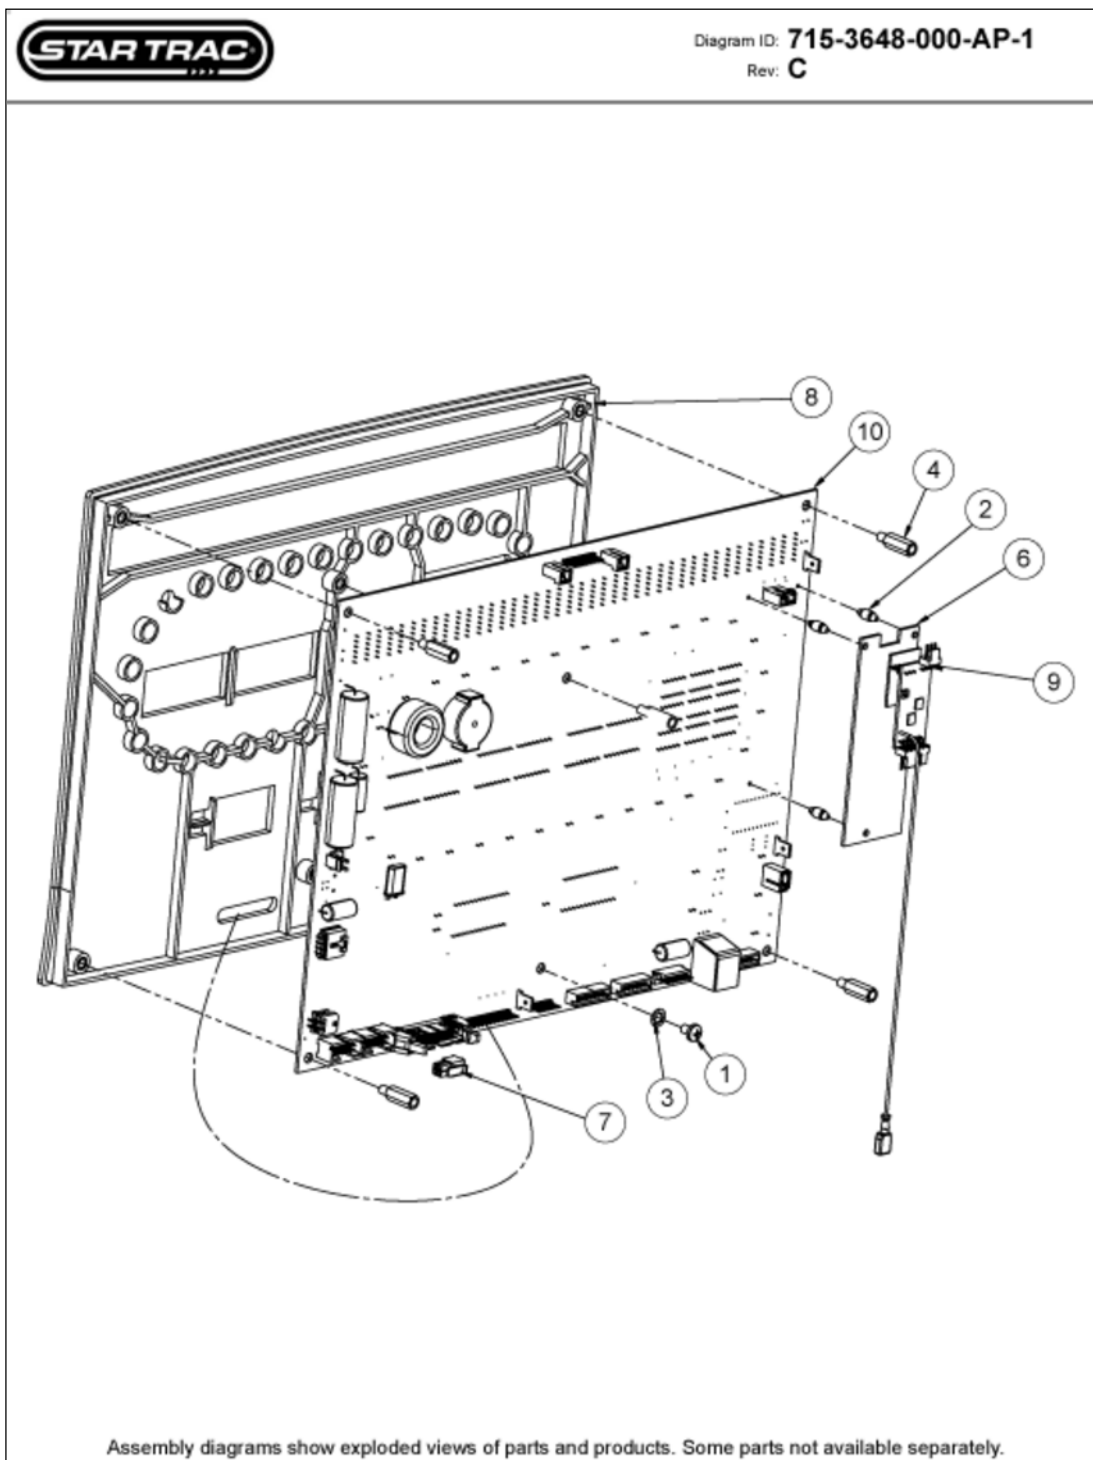

CARDIO • Treadmill • E Series Treadmill • E-TR (G1)

Display Assy

Slide: 1-1-13-33 • PD ID: 1033 • PROD Link ID: • D ID: 598

October 23, 2009

Display Assy

Callout	Part Number:	Description
1	110-3407	SCREW, M4X0.7X 6L, PHM, PH, BO
2	120-3244	STANDOFF, 1/8"DIA X 3/16" NYLO
3	120-3258	*OBSOLETE*
4	120-3304	STANDOFF, M/F, M4X.07, 16MM L
5	140-0665	DOUBLE SIDED TAPE
6	140-3330	*OBSOLETE*
7	715-3482	JUMPER, STOP SW BYPASS
8	715-3647-KT	KIT, KEYPAD PLASTIC, PRO TR,
9	715-3675	PCBA, SALUTRON 4000, VLAD
10	715-3845	ASSY, DISP BOAR LED,USB, E-TR

Parts are subject to availability. Part pricing may change with or without notice.
Check the Star Trac Support Website <http://support.startrac.com> for current part pricing.

October 23, 2009