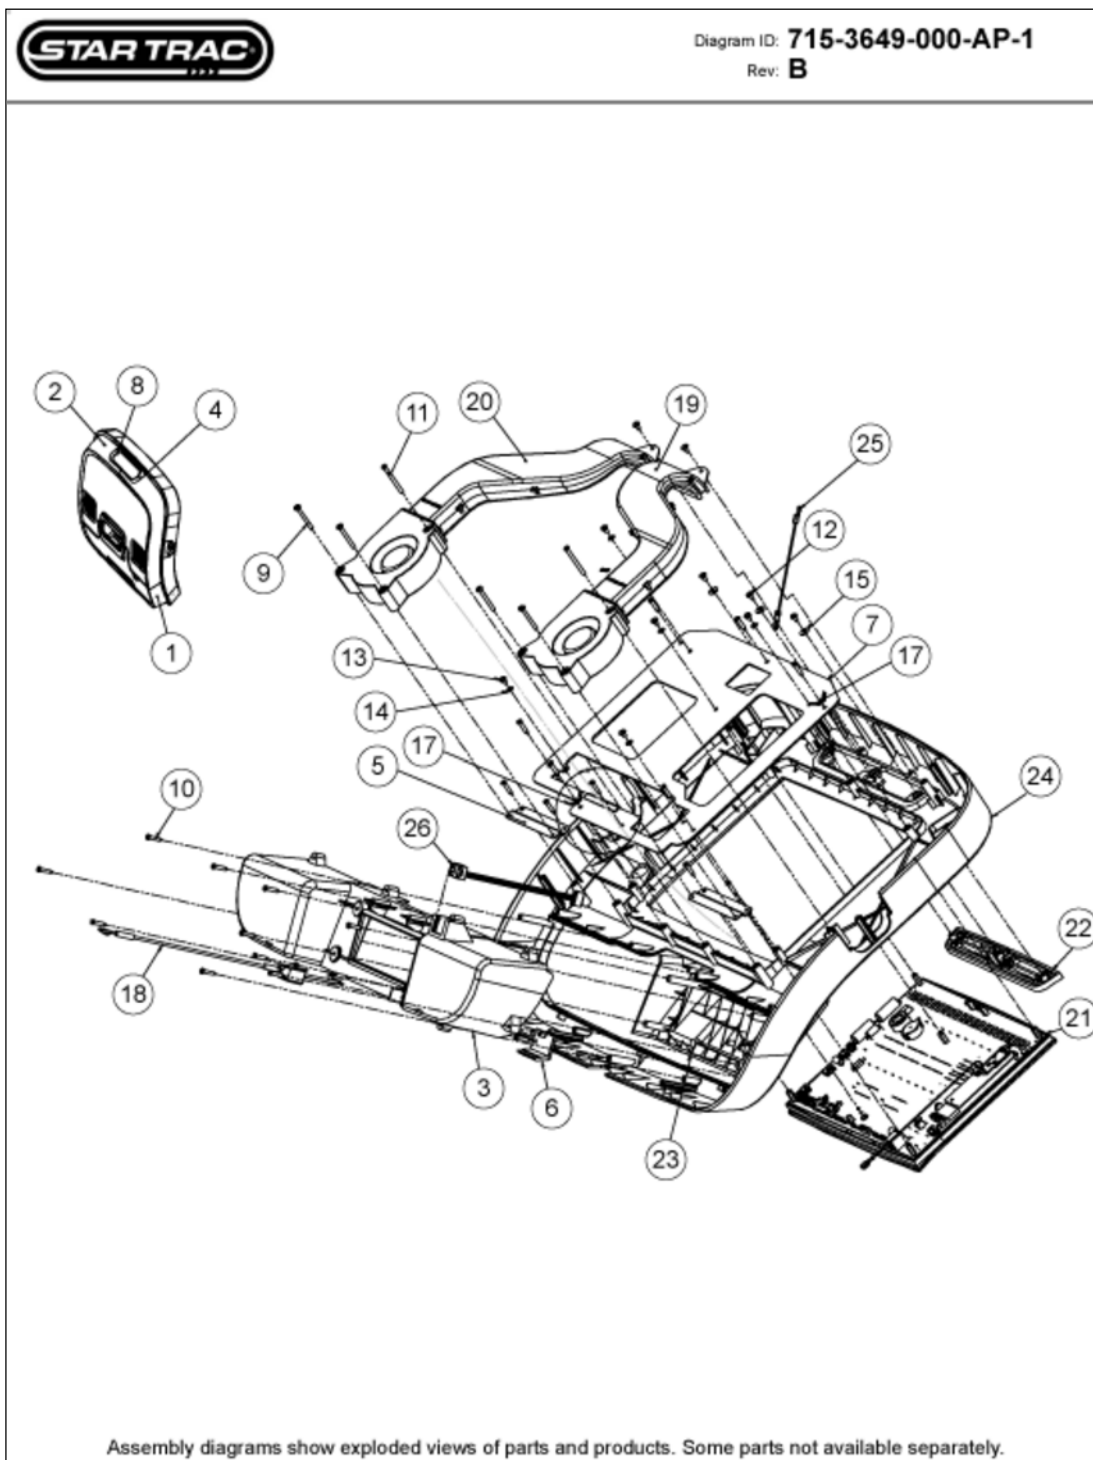

CARDIO • Treadmill • E Series Treadmill • E-TR (G1)

Main Console Assy

Slide: 1-1-13-33 • PD ID: 1033 • PROD Link ID: • D ID: 597

October 23, 2009

Main Console Assy

Callout	Part Number:	Description
1	020-7069	REAR, TOP, TR
2	020-7070	REAR, BOTTOM, TR
3	020-7073	CUP HOLDER, LINING, PRO TR
4	020-7074	CAP, TV BLANK, TR
5	020-7096	BRKT, BLOWER SUPPORT, TR
6	020-7124	HEADPHONE, JACK COVER-TR
7	020-7129	SUPPORT, LED, VLAD, TR
8	050-2066	LOGO, STARTRAC, VLAD, TR
9	110-3170	SCREW, M4X35, SHC,HE,ISO4762
10	110-3402	SCREW, M4X0.7X19L, PHT, PH, CS
11	110-3403	SCREW, M4X0.7X40L,PHT, PH, CS,
12	110-3404	SCREW, M4X0.7X8L, PHT, PH, CS,
13	110-3407	SCREW, M4X0.7X 6L, PHM, PH, BO
14	120-3258	*OBSOLETE*
15	120-3307	WASHER, M4, 4.3MMIDX12MMOD
16	140-3424	TAPE, VELCRO LOOP, DISPLAY, E-
17	240-6901	TAB, QUICK DISCONNECT, .250TIN
18	715-3518-KT	KIT, CABLE, POLAR RECEIVER,PRO
19	715-3642	*ALT* USE PART # 715-3642-KT
20	715-3643	*ALT* USE PART # 715-3643-KT
21	715-3648	ASSY, DISPLAY ELEC, PRO TR,
22	715-3650	ASSY, AIR VENT, TREAD, TV/R
23	715-3657	ASSY, CENTER CONSOLE
24	715-3658-01	ASSY, FRONT SHROUD, W/IMD, TR
25	715-3676	HARNESS, DISP GND STRAP, PRO
26	721-0033	PHONE JACK ASSY, C-SAFE, NR-BK

Parts are subject to availability. Part pricing may change with or without notice.
Check the Star Trac Support Website <http://support.startrac.com> for current part pricing.

October 23, 2009